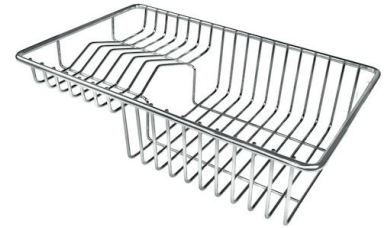

## OPTIONAL ACCESSORIES

**Glass chopping board**  
8633 300

**Glass chopping board**  
8631 300

**HDPE Chopping board**  
8657 001

**HPDE Twin chopping board**  
8644 101

**Stainless steel basket**  
8611 000

**Stainless steel plate rack**  
8100 303  
\* only in combination with the accessory  
8644 101

**White bowl**  
8153 100

**White colander**  
8151 100

**Graters kit with ring-holder and  
food collection tray**  
8159 101  
\* only in combination with the accessory  
8644 101