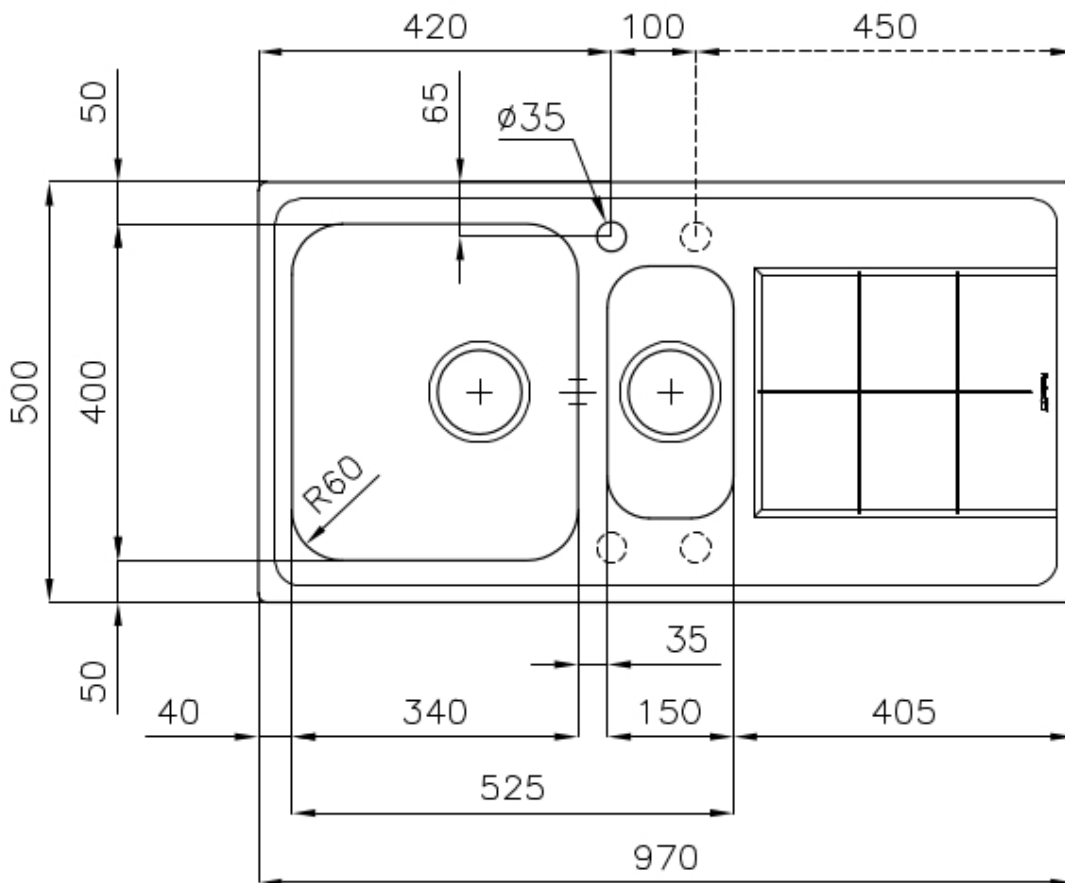

TECHNICAL DATA

--- optional hole
foro opzionale