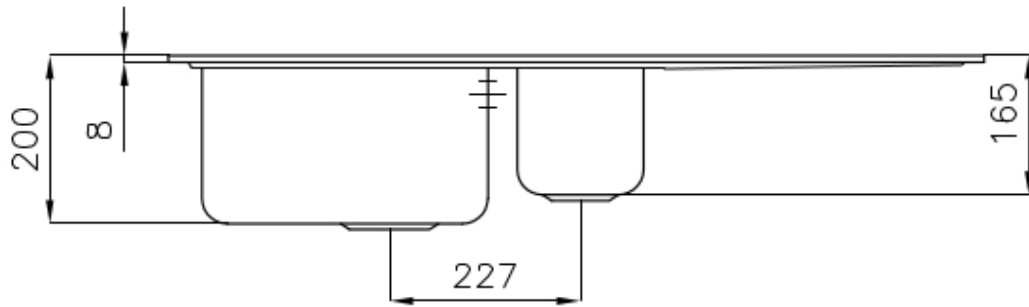

TECHNICAL DATA

--- optional hole
foro opzionale